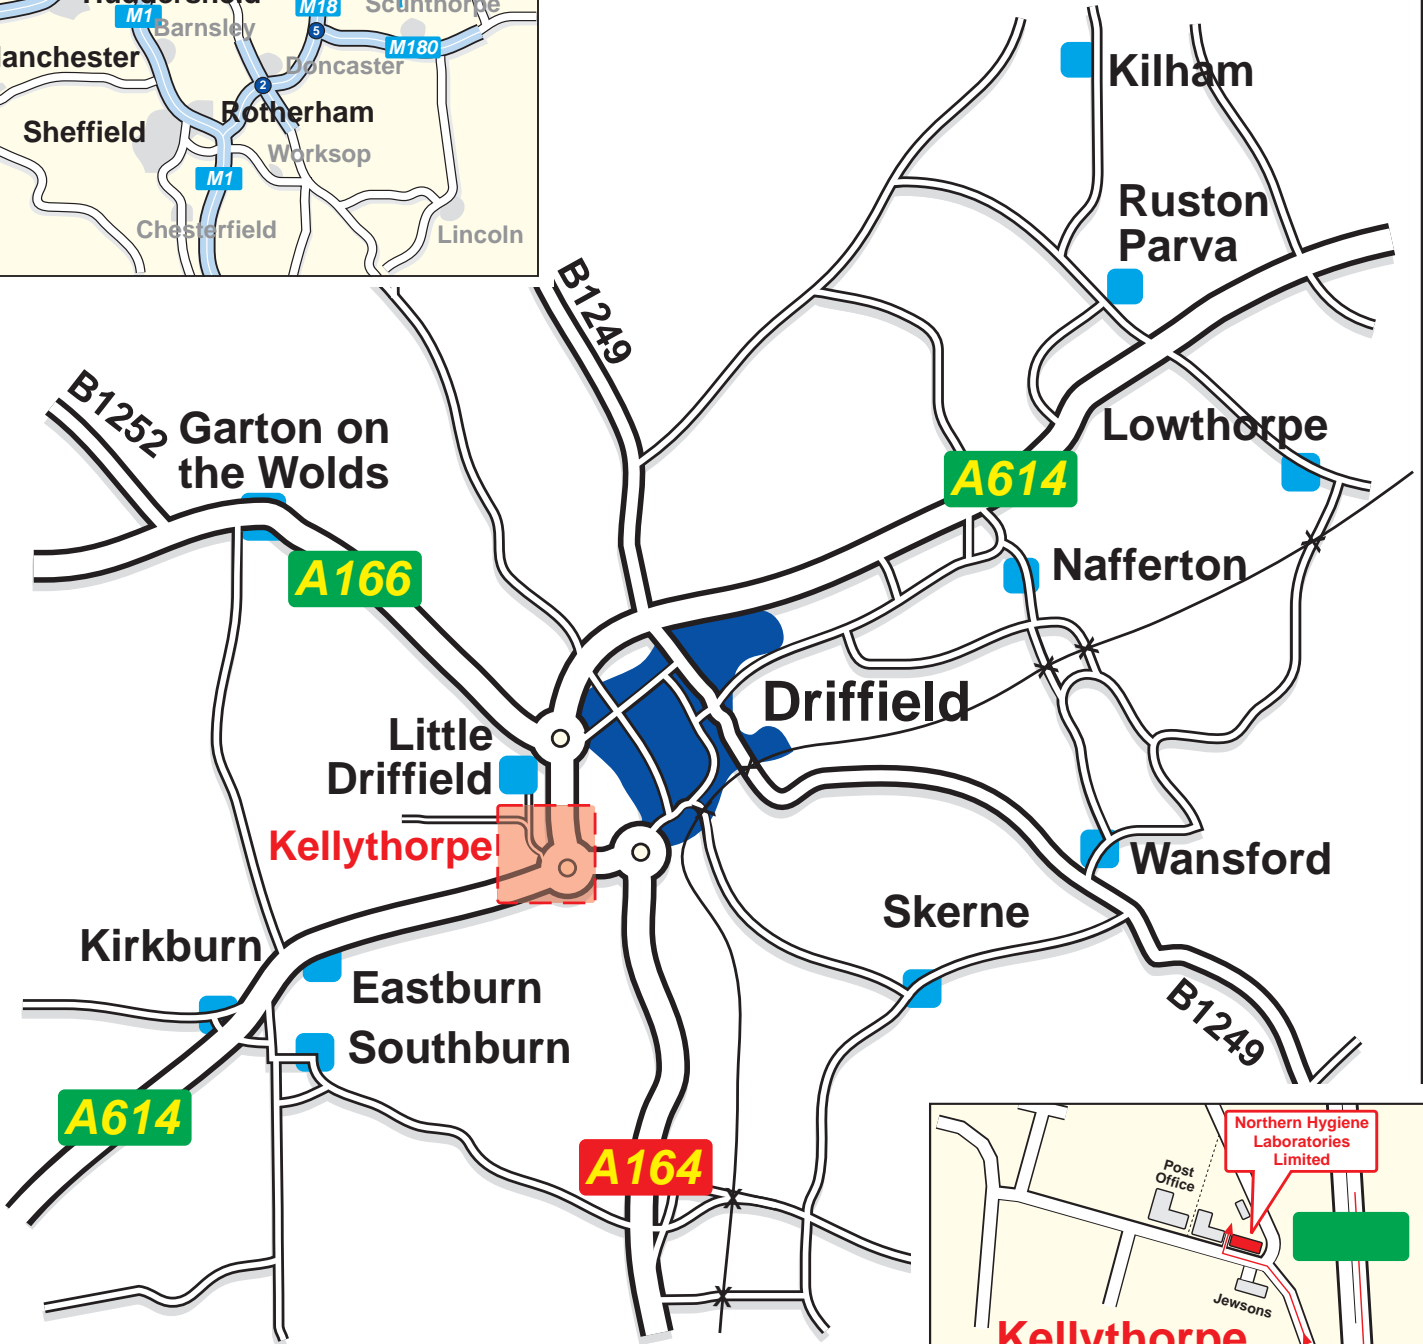

How to find us . . .

Northern Hygiene Laboratories Ltd

Thorpe House, Kelleythorpe Estate,
Driffield, E. Yorkshire YO25 9DJ.

Tel: 01377 241724 Fax: 01377 253640

Finding Driffield from Motorways

Finding Kelleythorpe Estate